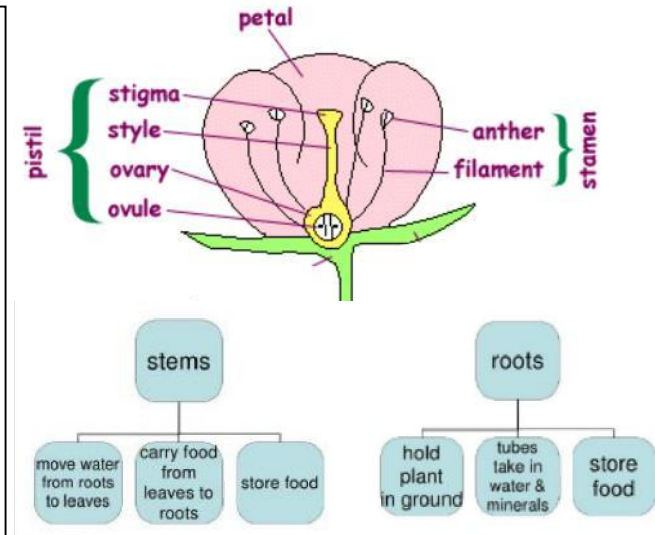

VOCABULARY

- **Asexual plant reproduction** is when a plant reproduces by making a copy of the parent plant.
- A **bulb** is an underground food store. Side bulbs can form to make copies of the parent plant through asexual reproduction. For example, daffodils grow from bulbs.
- A **tuber** is an underground food store. It can make copies of the parent plant through asexual reproduction. For example, a potato is a tuber.
- A **runner** is a side shoot which can grow a plantlet which is a copy of the parent plant. For example, strawberries grow runners.
- **Sexual plant reproduction** is when a plant reproduces by forming seeds or spores.
- **Germination** is when a seed or spore starts to grow into a new plant.
- **Pollination** is when pollen is carried from the male part to the female part of a plant, usually by insects or the wind.
- **Fertilisation** is when pollen fertilises the eggs within the female part of a plant, so seeds can form. The seeds are often contained within a fruit.

Germination is the growth of a seed into a young plant.