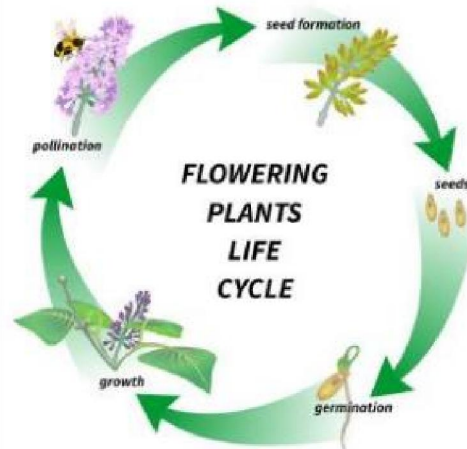

VOCABULARY

- **Asexual plant reproduction** is when a plant reproduces by making a copy of the parent plant.
- A **bulb** is an underground food store. Side bulbs can form to make copies of the parent plant through asexual reproduction. For example, daffodils grow from bulbs.
- A **tuber** is an underground food store. It can make copies of the parent plant through asexual reproduction. For example, a potato is a tuber.
- A **runner** is a side shoot which can grow a plantlet which is a copy of the parent plant. For example, strawberries grow runners.
- **Sexual plant reproduction** is when a plant reproduces by forming seeds or spores.
- **Germination** is when a seed or spore starts to grow into a new plant.
- **Pollination** is when pollen is carried from the male part to the female part of a plant, usually by insects or the wind.
- **Fertilisation** is when pollen fertilises the eggs within the female part of a plant, so seeds can form. The seeds are often contained within a fruit.

Germination is the growth of a seed into a young plant.