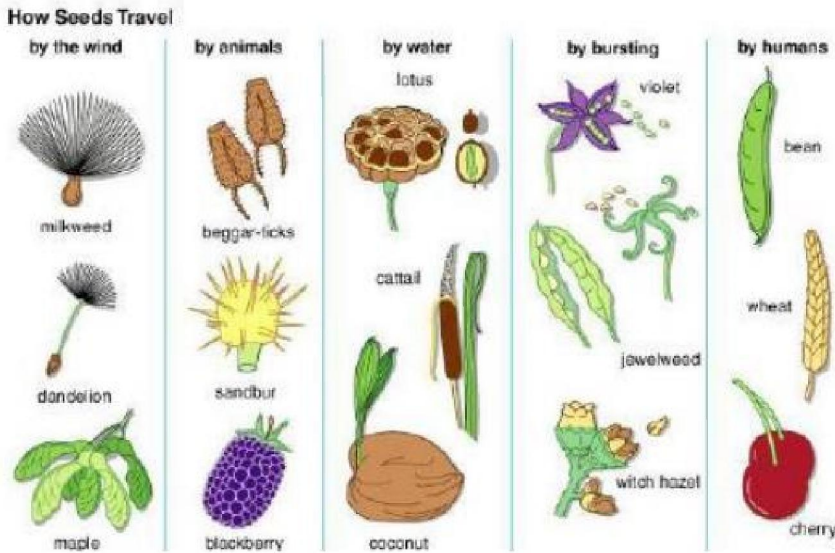

VOCABULARY

- **Asexual plant reproduction** is when a plant reproduces by making a copy of the parent plant.
- A **bulb** is an underground food store. Side bulbs can form to make copies of the parent plant through asexual reproduction. For example, daffodils grow from bulbs.
- A **tuber** is an underground food store. It can make copies of the parent plant through asexual reproduction. For example, a potato is a tuber.
- A **runner** is a side shoot which can grow a plantlet which is a copy of the parent plant. For example, strawberries grow runners.
- **Sexual plant reproduction** is when a plant reproduces by forming seeds or spores.
- **Germination** is when a seed or spore starts to grow into a new plant.
- **Pollination** is when pollen is carried from the male part to the female part of a plant, usually by insects or the wind.
- **Fertilisation** is when pollen fertilises the eggs within the female part of a plant, so seeds can form. The seeds are often contained within a fruit.

Germination is the growth of a seed into a young plant.